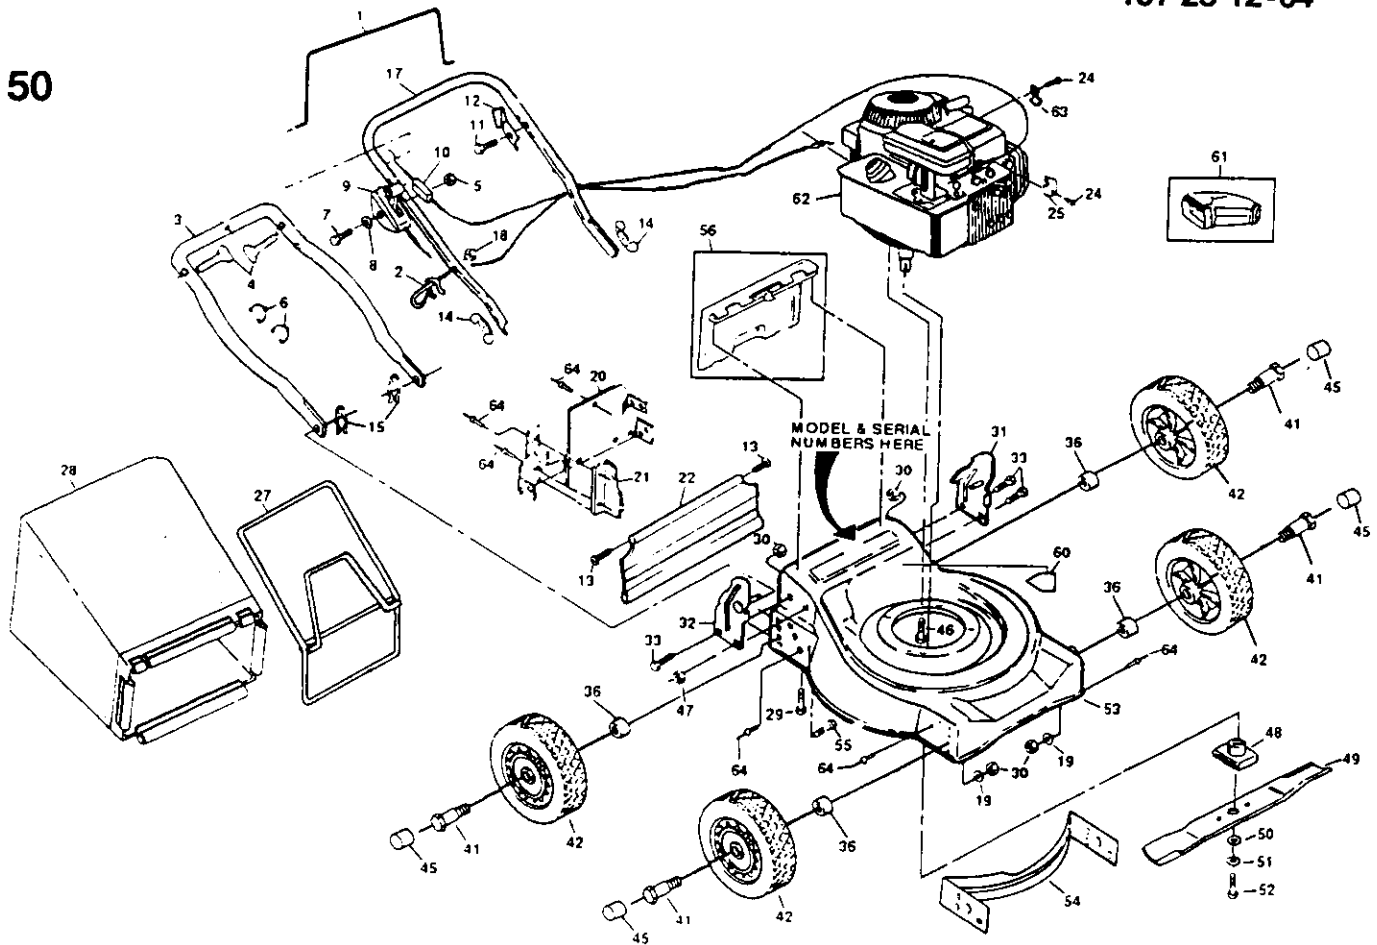

Prod.nr.: 954 01 40-21 (P 150) 954 06 42-01 (P 150 Tuv)
 Engine: B&S 95902 Type: 3117 Trim: 02

SPARE PARTS

107 25 12-64

150

* These parts must be purchased through an authorized Briggs & Stratton dealer.

Key No.	Part No.	Description	Key No.	Part No.	Description
1	5321316-96	Control Bar	32	5321251-93	Handle Bracket Assembly (Right)
2	5321320-01	Rope Guide	33	8747805-12	Thread Cutting Screw 5/16-18 x 3/4
3	5321254-21	Lower Handle	36	5321366-24	Spacer
4	5321319-59	Handle Bolt	41	5320676-09	Shoulder Bolt
5	5320636-01	Locknut 1/4-20	42	5328000-60	Wheel & Tire Assembly 7.00 x 1.5
6	5320664-26	Wire Tie	45	5328000-90	Hubcap
7	8747804-44	Machine Screw 1/4-20 x 2-1/8	46	5328509-98	Hex Head Thread Rolling Screw 3/8-16 x 1-1/8
8		Washer 9/32 x 5/8 x 1/16	47	8736805-00	Locknut
9	5328514-62	Throttle Control	48	5328509-77	Blade Adapter
10	5328516-71	Engine Zone Control Cable	49	5328509-72	20" Blade
11	5327500-97	Hex Washer Head Tapping Screw #10-24 x 1/2	50	5328510-74	Hardened Washer
12	5321251-62	Up-Stop Bracket	51	5328502-63	Helical Lockwasher 3/8
13		Hinge Screw	52	5328510-84	Hex Head Screw 3/8-24 x 1-3/8
14	5321286-38	Wing Nut	53	5321333-87	Lawn Mower Housing Kit
15	5320517-93	Hairpin Cotter	54	5321253-11	Front Baffle
18	8735104-00	Locknut Keps 1/4-20	55	8720705-05	Carriage Bolt 5/16-18 x 5/8
17	5321254-22	Upper Handle	56	5320482-57	Rear Door Kit (Includes Key No. 57)
19	8191320-12	Washer .39 x 1.25 x .09	60	5321073-39	Danger Decal
20	5321253-13	Back Plate	61	9540586-01	MA36 Clipping Deflector (Not included with Lawn Mower)
21	5321253-12	Side Baffle	62	-----	Engine - Briggs & Stratton Model No. 95902 *
22	5321362-33	Rear Skirt	63	5328504-72	Cable Housing Clip
24	5320838-16	Thread Rolling Screw #10-32 x 5/8	64		Pop Rivet
25		Cable Clamp (Engine) *	--	5328006-39	Warning Decal
27	5321334-13	Catcher Frame	--	5328005-82	*Partner* Decal (Housing)
28	5327003-71	Grass Bag	--	5328005-08	Stripe Decal (Housing)
29		Hinge Screw			
30	5327515-92	Locknut			
31	5321253-05	Handle Bracket Assembly (Left)			