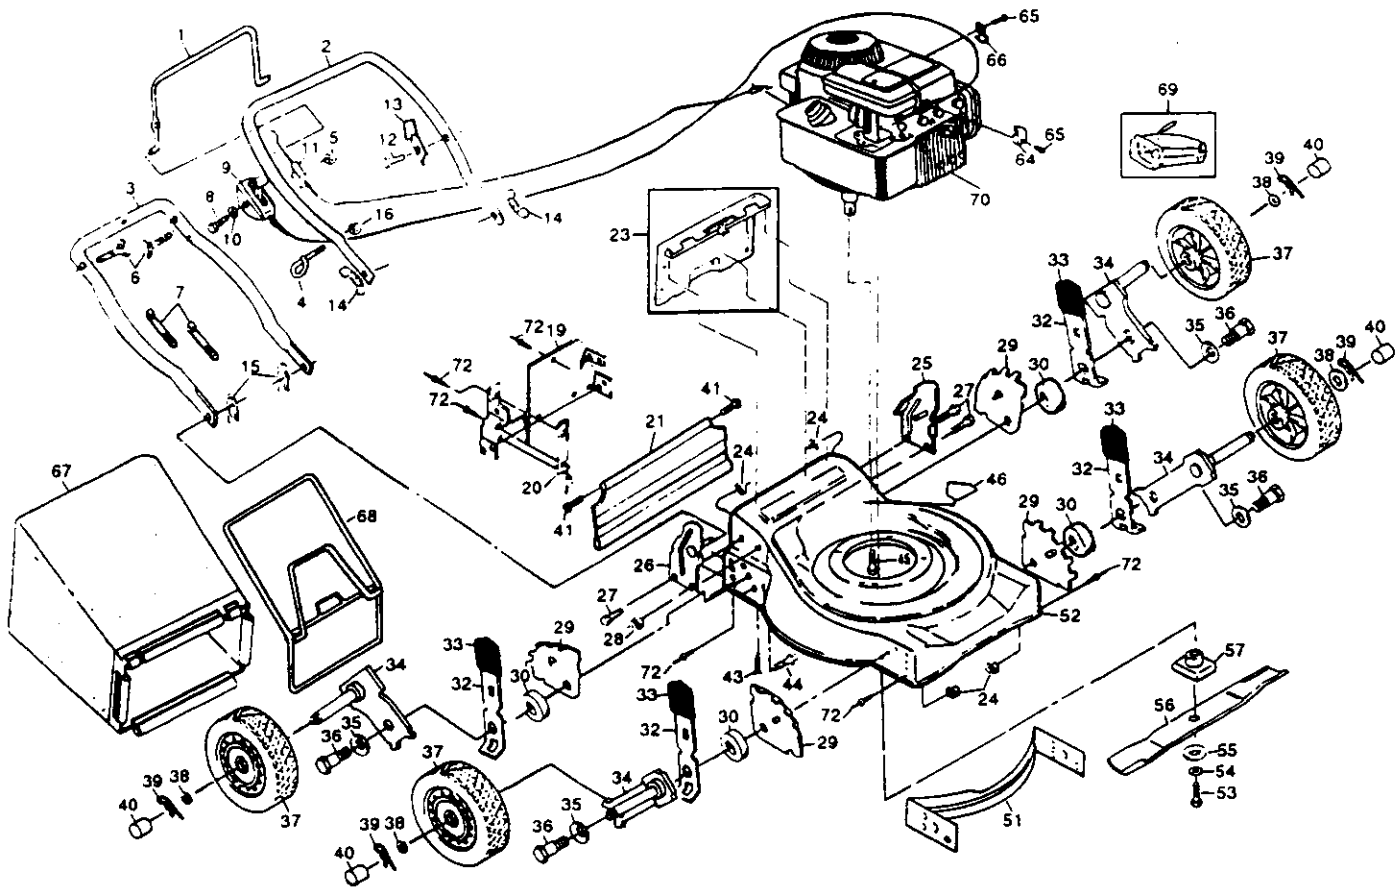

150H

Prod.nr.: 954 01 40-22 (P 150H) 954 06 43-01 (P 150 H-Töv)
Engine: B&S 95902 Type: 3117 Trim: 02

Key No.	Part No.	Description	Key No.	Part No.	Description
1	5321316-96	Control Bar	38	5320849-21	Shoulder Bolt 3/8-16
2	5321254-22	Upper Handle	37	5328002-20	Wheel Assembly 8.0 x 1-3/4
3	5321254-21	Lower Handle	38	5320521-60	Washer
4	5321320-01	Rope Guide	39	5320851-79	Retainer Clip
5	5320636-01	Locknut 1/4-20	40	5328000-90	Hubcap
6	5321319-59	Handle Bolt	41		Hinge Screw
7	5320664-26	Wire Tie	43	8747804-08	Hex Tapping Screw 1/4-20 x 1/2
8	8747804-44	Machine Screw 1/4-20 x 2 1/8	44	8720705-05	Carriage Bolt
9	5328514-62	Throttle Control	45	5328509-98	Hex Head Thread Rolling Screw 3/8-16 x 1
10		Washer	46	5321073-39	Danger Decal
11	5328516-71	Engine Zone Control Cable	48	5321253-11	Front Baffle
12	5327500-97	Hex Washer Head Screw #10-24 x 1/2	51	5321333-87	Housing Assembly (Incl. Ref. #46, 51, 19, & 20)
13	5321251-62	Up-Stop Bracket	52	5328510-84	Hex Head Screw 3/8-24 x 1-3/8 Grd. 8
14	5321286-38	Wing Nut	53	5328502-63	Helical Lock Washer
15	5320517-93	Hairpin Cotter	54	5328502-63	Helical Lock Washer
16	8735104-00	Locknut Keys 1/4-20	55	5328510-74	Hardened Washer
19	5321253-13	Back Plate	56	5328509-72	20" Blade
20	5321253-12	Side Baffle	57	5328509-77	Blade Adapter
21	5321332-59	Rear Skirt	64		Cable Clamp (Engine)*
23	5320481-38	Rear Door Assembly Kit	65	5320838-16	Screw #10 x 5/8
24	5327515-92	Locknut 3/8-18	66	5328504-72	Cable Clip
25	5321253-05	Handle Bracket Assembly (Left)	67	5327003-71	Grass Bag
26	5321251-93	Handle Bracket Assembly (Right)	68	5321334-13	Catcher Frame
27	8747805-12	Screw 5/16-18 x 3/4	69	9540586-01	MA36 Clipping Deflector (Not Incl. with Lawn Mower)
28	8736805-00	Locknut 5/16-18	70	-----	Engine - Briggs/Stratton Model No. 95902 *
29	5328509-55	Wheel Adjusting Bracket	72		Pop Rivet
30	5320849-20	Spacer	--	5328001-97	Noise Level Decal
32	5321251-68	Selector Spring	--	5328005-08	Housing Decal
33	5320878-77	Selector Knob	--	5328005-82	Housing Decal (Partner)
34	5321251-72	Axle Arm Assembly	--	5328006-39	Decal Warning (Var. 01)
35	5320623-35	Belleville Washer			

*These parts must be purchased through an authorized Briggs and Stratton dealer.